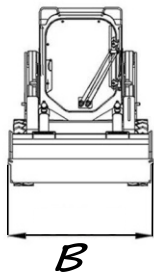

JC60 WUHLF SKID STEER

Dimensions (mm):

Overall Length 3490mm

Overall Width 1880mm

Overall Height 2160mm

Key Features

Bucket Size 0.5 m³

Engine Type: A498BPG • Rated Power: 45kW

Operating Weight: 3240kg • Tyre Size: 12-16.5

Quality without compromise

JC60 Wuhlf

Skid Steer Loader

Technical Data:

A	Overall Length	3490mm
B	Overall Width	1880mm
C	Overall Height	2160mm
D	Wheel Base	991 mm
E	Max Dumping Height	2400mm
F	Max Reach	750 mm
G	Height at Max Extension	4000mm