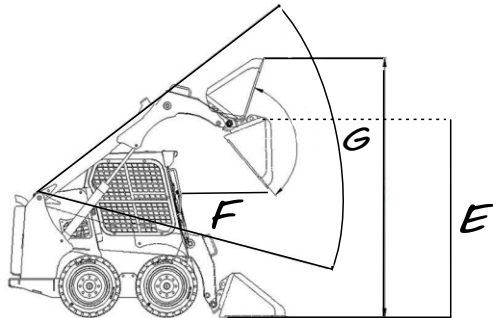

JC60 WUHLF SKID STEER

Dimensions (mm):

Overall Length 3490mm

Overall Width 1880mm

Overall Height 2160mm

Key Features

Bucket Size 0.5 m³

Engine Type: A498BPG • Rated Power: 45kW

Operating Weight: 3240kg • Tyre Size: 12-16.5

Quality without compromise

JC60 Wuhlf

Skid Steer Loader

Technical Data:

A	Overall Length	3490mm
B	Overall Width	1880mm
C	Overall Height	2160mm
D	Wheel Base	991 mm
E	Max Dumping Height	2400mm
F	Max Reach	750 mm
G	Height at Max Extension	4000mm