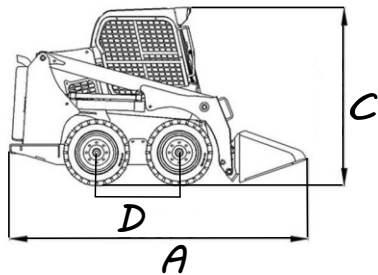

JC60 WUHLF SKID STEER

Dimensions (mm):

Overall Length 3490mm

Overall Width 1880mm

Overall Height 2160mm

Key Features

Bucket Size 0.5 m³

Engine Type: A498BPG • Rated Power: 45kW

Operating Weight: 3240kg • Tyre Size: 12-16.5

Quality without compromise

JC60 Wuhlf

Skid Steer Loader

Technical Data:

A	Overall Length	3490mm
B	Overall Width	1880mm
C	Overall Height	2160mm
D	Wheel Base	991 mm
E	Max Dumping Height	2400mm
F	Max Reach	750 mm
G	Height at Max Extension	4000mm

<i>Specifications</i>	Operating Weight	3240kg
	Bucket Capacity	0.5m ³
	Dumping Angle	40°
	Rated Load	850kg
	Max Climbing Gradient	30°

<i>Traveling Speed</i>	Max Travel Speed	12km/h
------------------------	------------------	--------